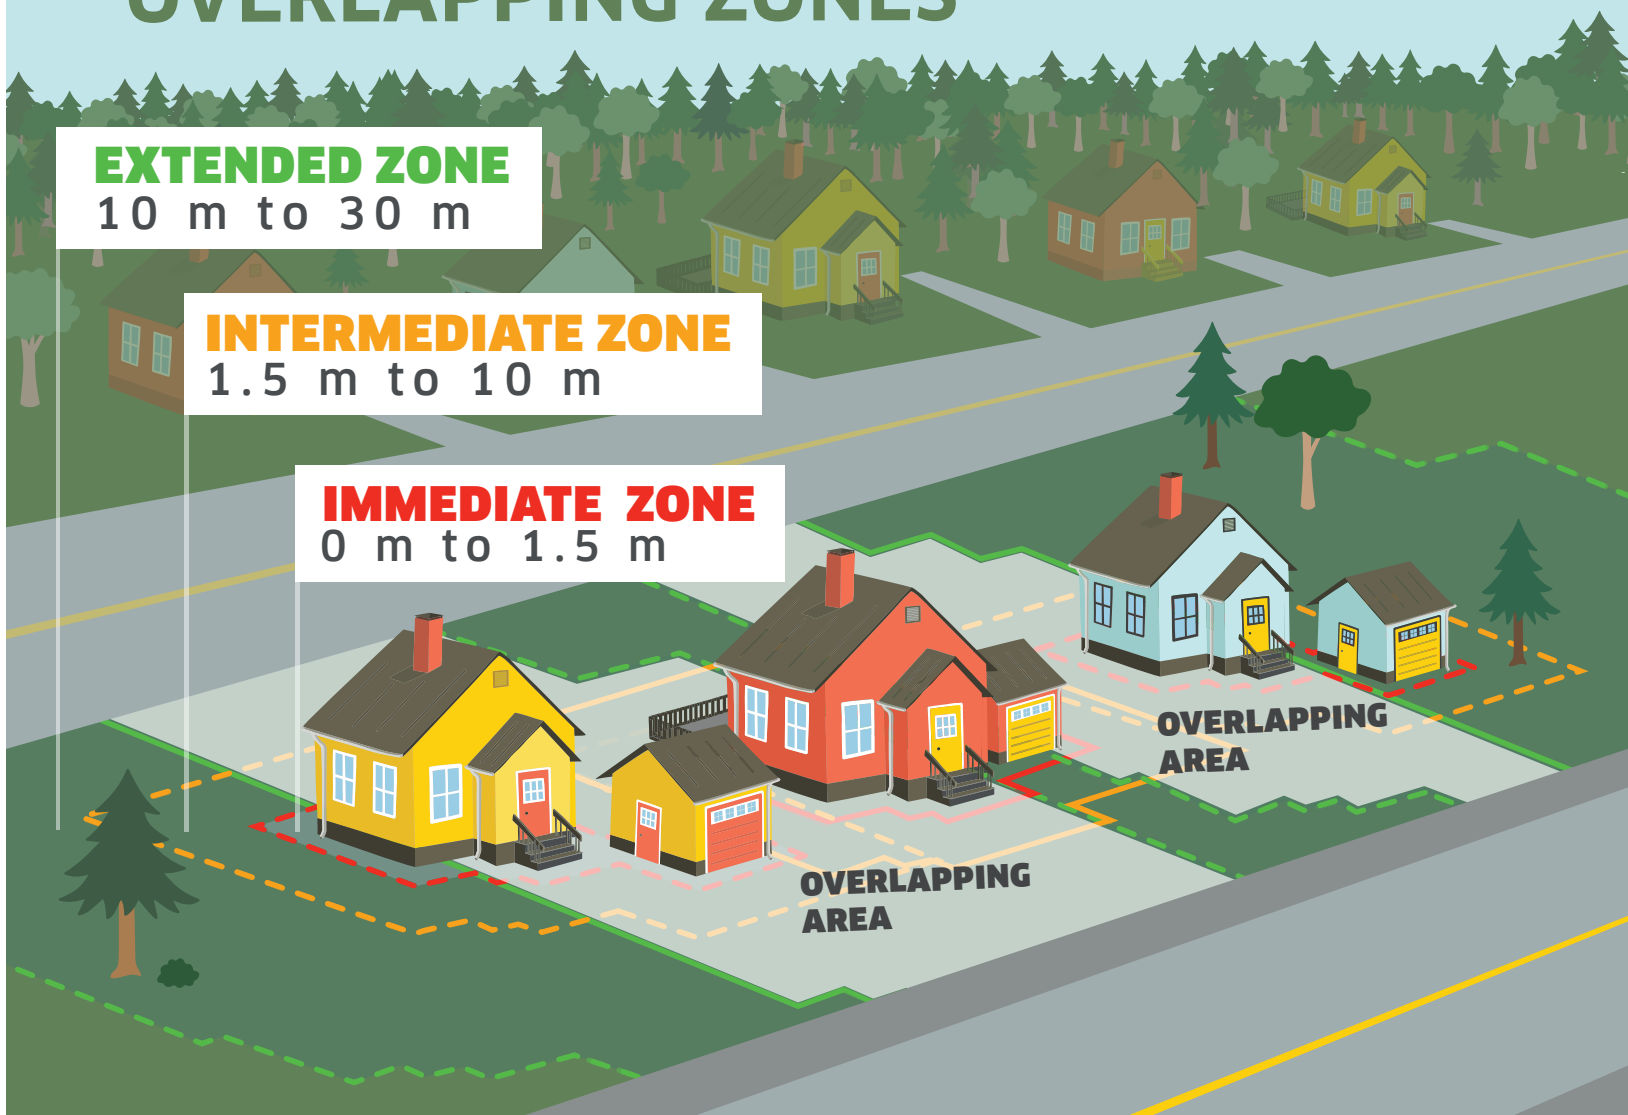

HOME IGNITION ZONE

OVERLAPPING ZONES

EXTENDED ZONE

10 m to 30 m

INTERMEDIATE ZONE

1.5 m to 10 m

IMMEDIATE ZONE

0 m to 1.5 m